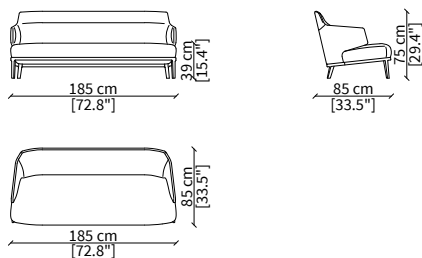

AMANDA SMALL SOFA

Design Umberto Ansago

DIVANETTO / SMALL SOFA

cod. 17916

Divanetto 185x85xh75 cm / Small sofa 185x85xh75 cm

POLTRONE / ARMCHAIRS

cod. 17912

Poltrona / Armchair

Dimensions in centimeter if not differently indicated.
The Company reserves the right to change the models without any advance notice.
Tolerance on the given sizes +/- 2%.