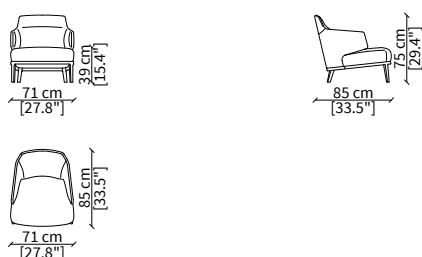

AMANDA SMALL SOFA

Design Umberto Ansago

DIVANETTO / SMALL SOFA

cod. 17916

Divanetto 185x85xh75 cm / Small sofa 185x85xh75 cm

POLTRONE / ARMCHAIRS

cod. 17912

Poltrona / Armchair

Dimensions in centimeter if not differently indicated.
The Company reserves the right to change the models without any advance notice.
Tolerance on the given sizes +/- 2%.