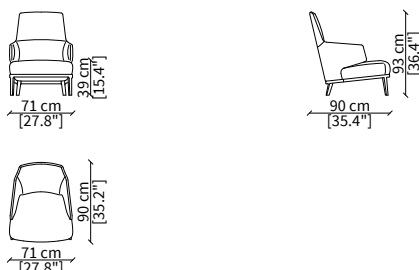

cod. 17913

Poltrona Bergere / Bergere Armchair